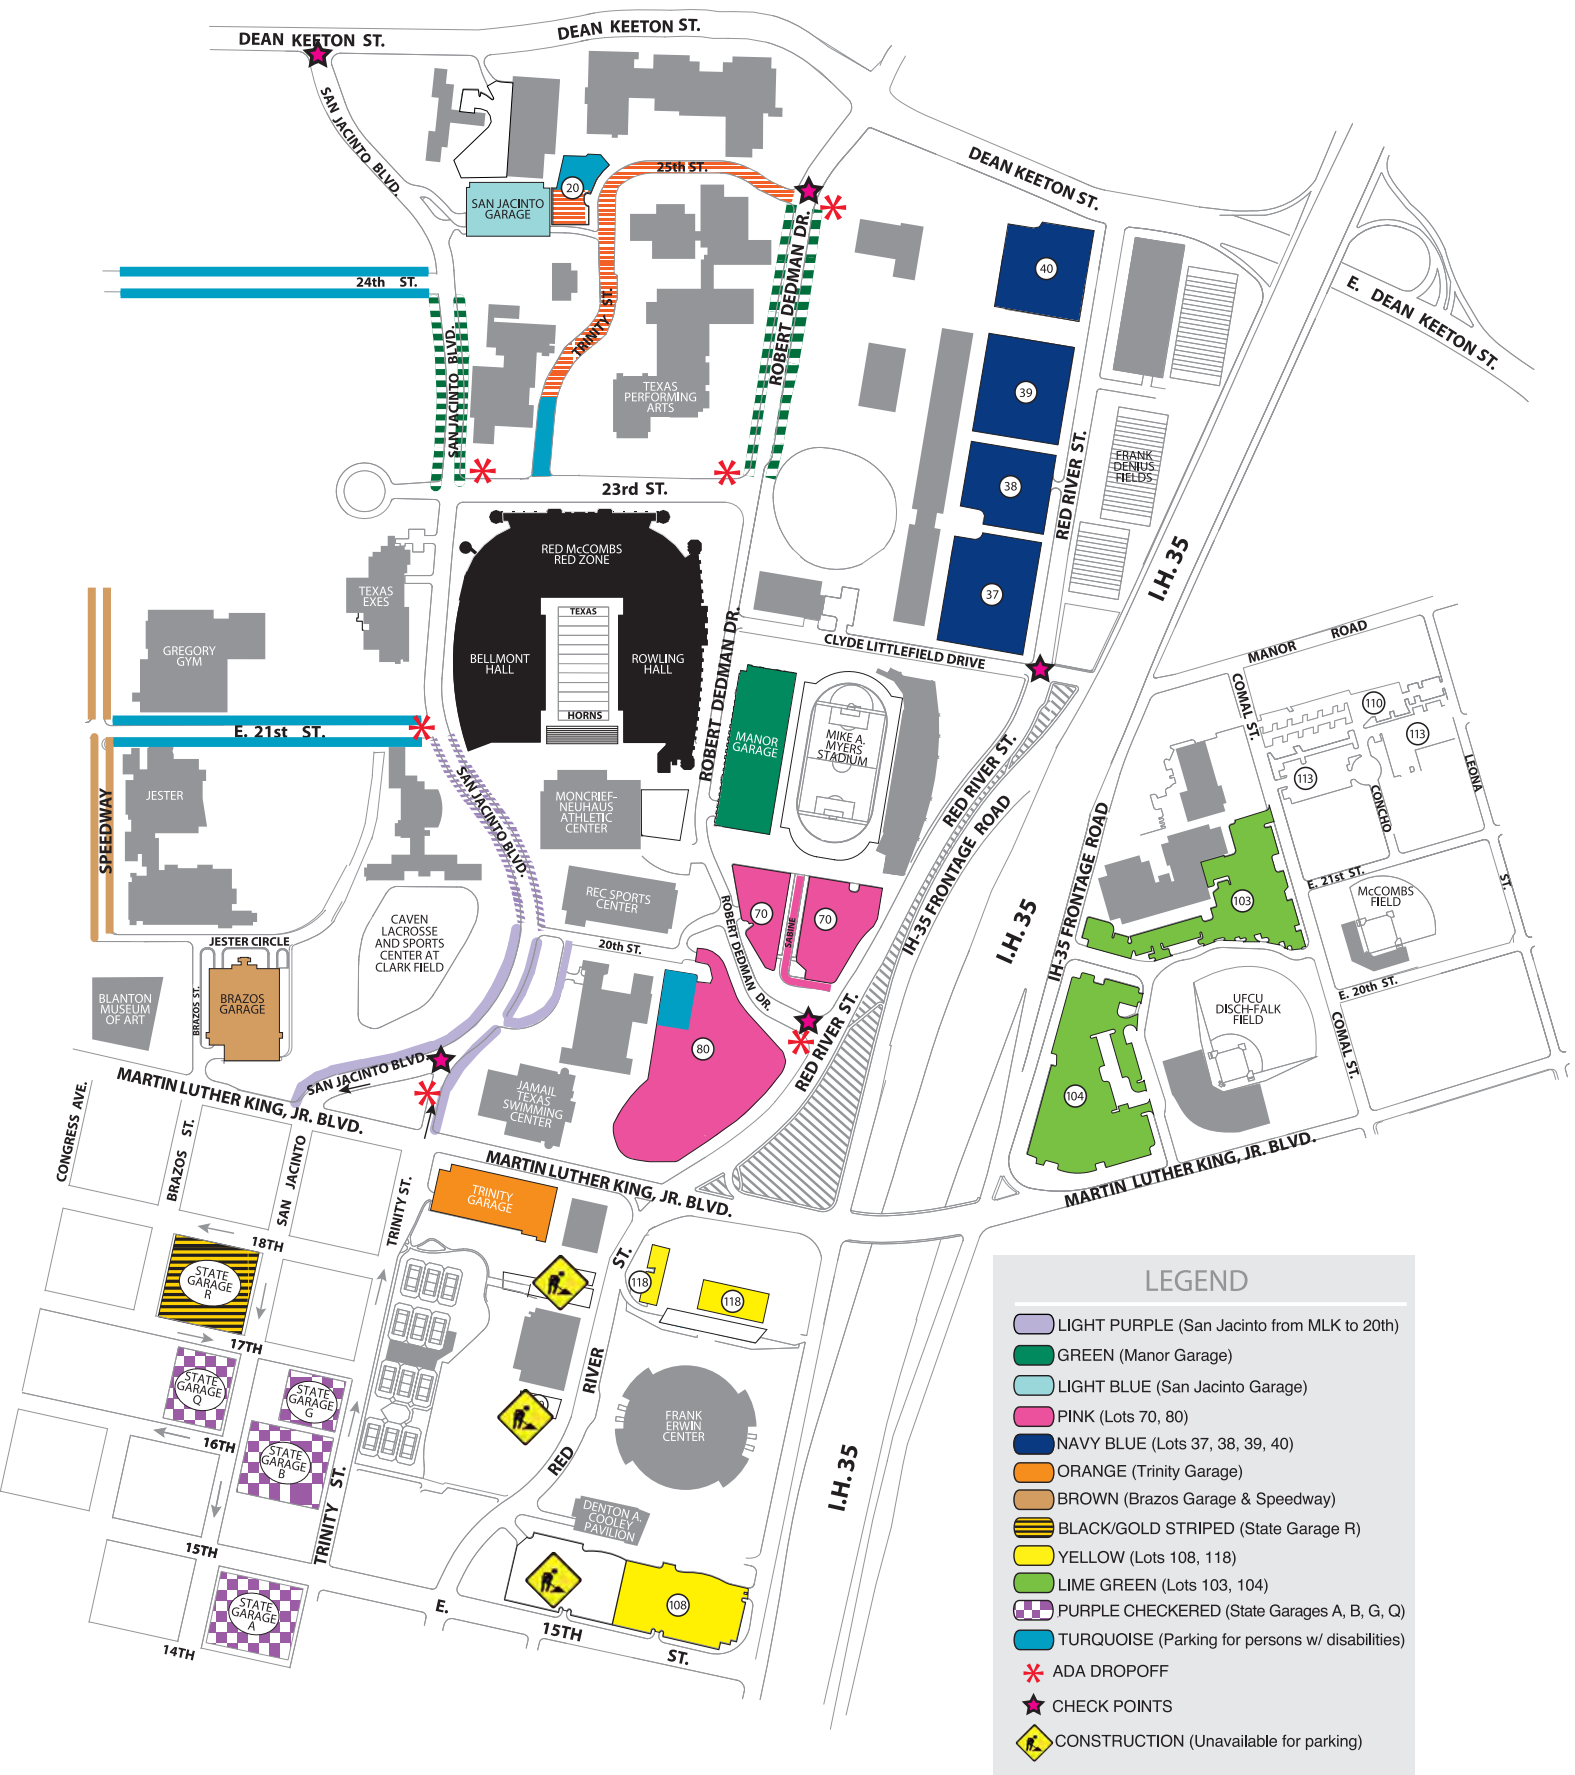

UNIVERSITY OF TEXAS 2014 FOOTBALL PARKING MAP

LEGEND

- LIGHT PURPLE (San Jacinto from MLK to 20th)
- GREEN (Manor Garage)
- LIGHT BLUE (San Jacinto Garage)
- PINK (Lots 70, 80)
- NAVY BLUE (Lots 37, 38, 39, 40)
- ORANGE (Trinity Garage)
- BROWN (Brazos Garage & Speedway)
- BLACK/GOLD STRIPED (State Garage R)
- YELLOW (Lots 108, 118)
- LIME GREEN (Lots 103, 104)
- PURPLE CHECKERED (State Garages A, B, G, Q)
- TURQUOISE (Parking for persons w/ disabilities)
- * ADA DROPOFF
- ★ CHECK POINTS
- CONSTRUCTION (Unavailable for parking)